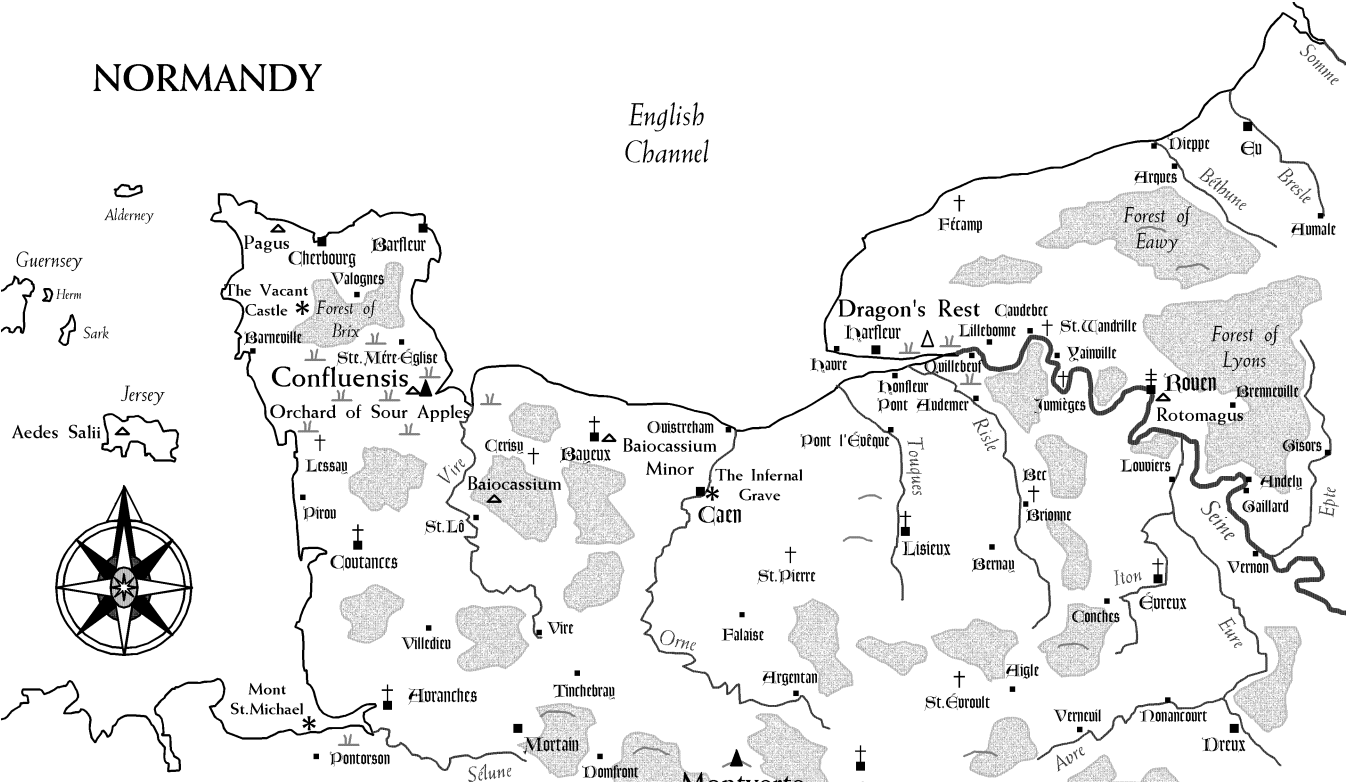

NORMANDY

English Channel

MAP KEY

- | | | | |
|---|-------------------|---|-----------------|
| ■ | Town / City | ▨ | Forest |
| ⚡ | Archbishopric | — | River |
| ⚡ | Bishopric | ⌒ | Uplands |
| + | Notable Monastery | ⌒ | Swamp |
| ▲ | Covenant (Liege) | * | Mythic Site |
| △ | Covenant (Other) | △ | Former Covenant |